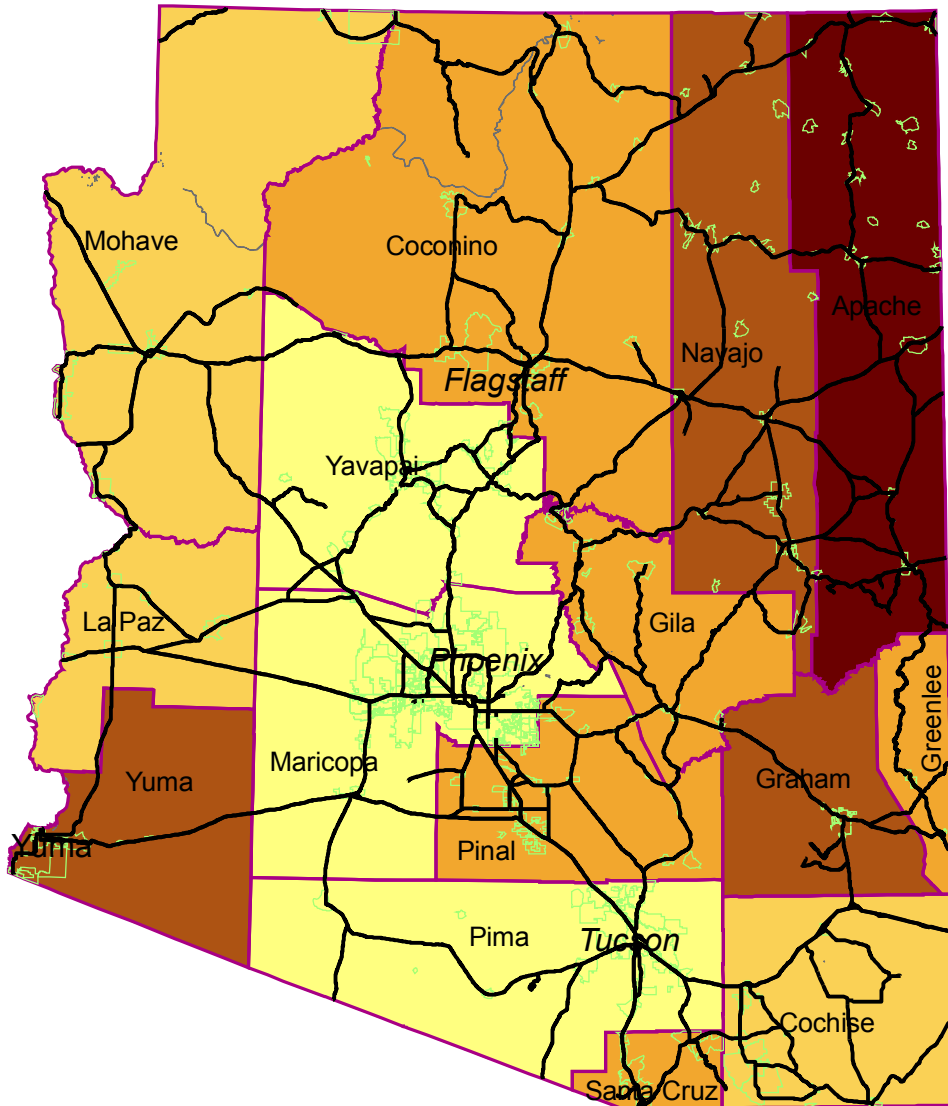

Percent Female Unemployment by County in Arizona (2000)

Legend

— Freeways and Highways

□ Cities and Towns

□ Counties

Unemployment

% Female

0.0 - 3.0