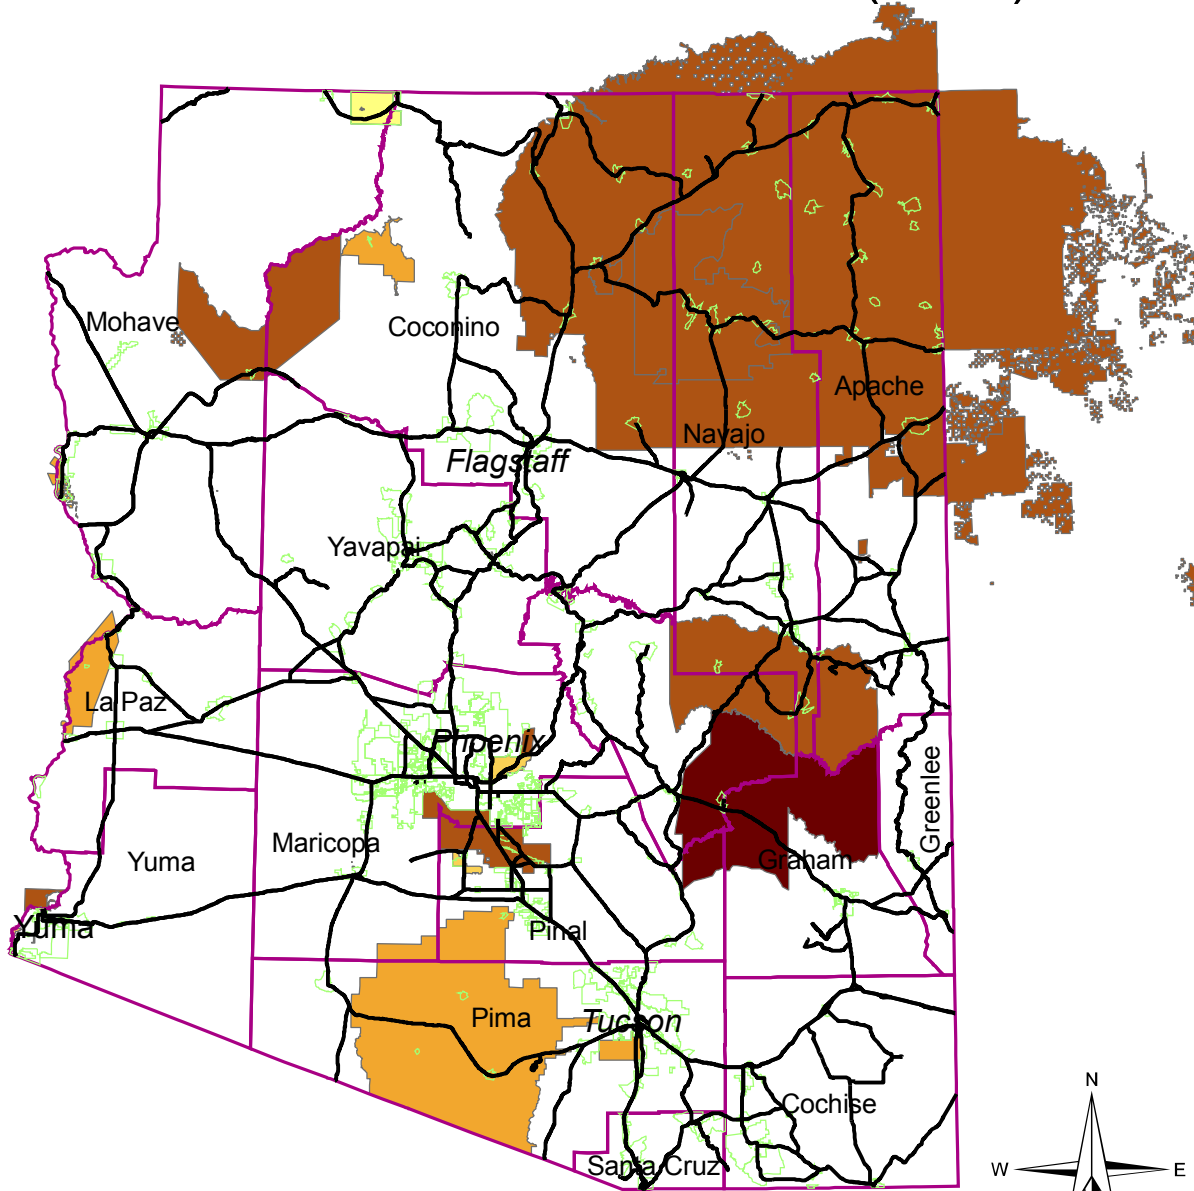

Percent Female Unemployment on American Indian Reservations in Arizona (2000)

Legend

— Freeways and Highways

□ Cities and Towns

□ Counties

Unemployment

% Female

0.0-1.0

1.1 - 3.0

3.1 - 5.0

5.1 - 8.0

8.1- 13.0

0 30 60 120 Miles

University of Arizona Library
October 20, 2005

Source: Arizona Electronic Atlas
Created Using ArcMap 9.1
Source of Percent Female Unemployment
2000 Census of Population and Housing