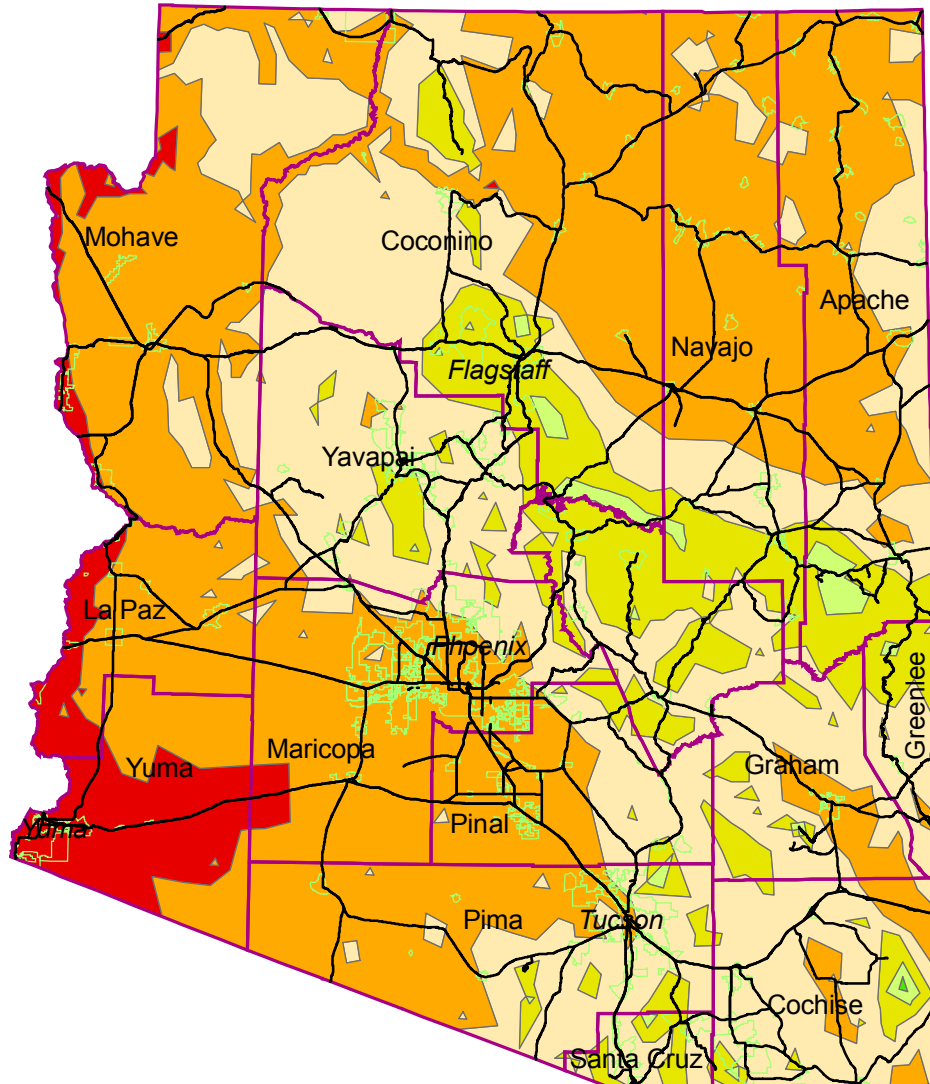

Map of Precipitation in Arizona

Legend

— Freeways and Highways

□ Counties

□ Cities and Towns

Mean Total Precipitation

Inches

University of Arizona Library
September 28, 2005

Source: Arizona Electronic Atlas
Created Using ArcMap 9.1
Source of Mean Total Precipitation
Climatic Atlas of the United States