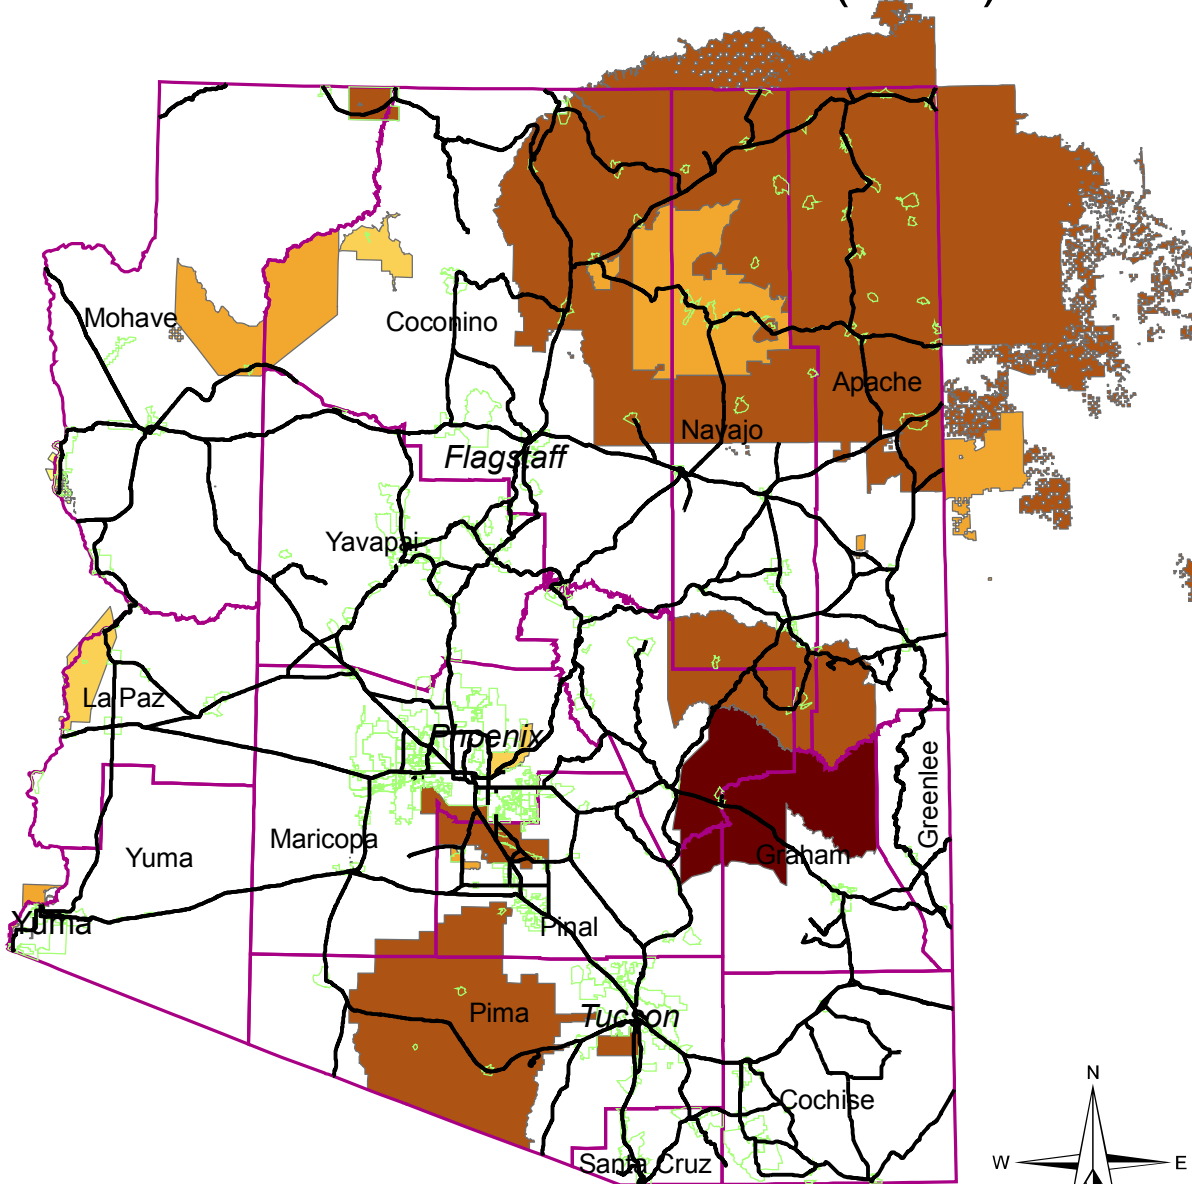

Percent Male Unemployment on American Indian Reservations in Arizona (2000)

Legend

— Freeways and Highways

□ Cities and Towns

□ Counties

Unemployment

% Male

0.0-3.0

3.1-6.0

6.1-12.0

12.1-15.0

15.1-20.7

University of Arizona Library
October 20, 2005

Source: Arizona Electronic Atlas
Created Using ArcMap 9.1
Source of Percent Male Unemployment
2000 Census of Population and Housing